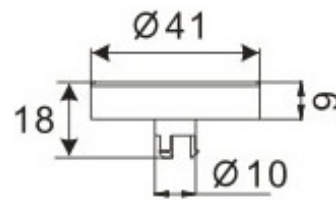

LED Recessed Lighting – LR-R00134

Model No.	LR-R00134
LED Type	SMD 3528
LED Q'TY.	3
Beam Angle	120°
Minimum luminous flux(lm)	15
Voltage	12V AC/DC
LED Watt	0.25W
Environmental Temperature	- 20°C~60°C
Environmental Humidity	0%-95%
Safety Class	III
Safety Type	IP20
Material	PC
Driver	Excluded